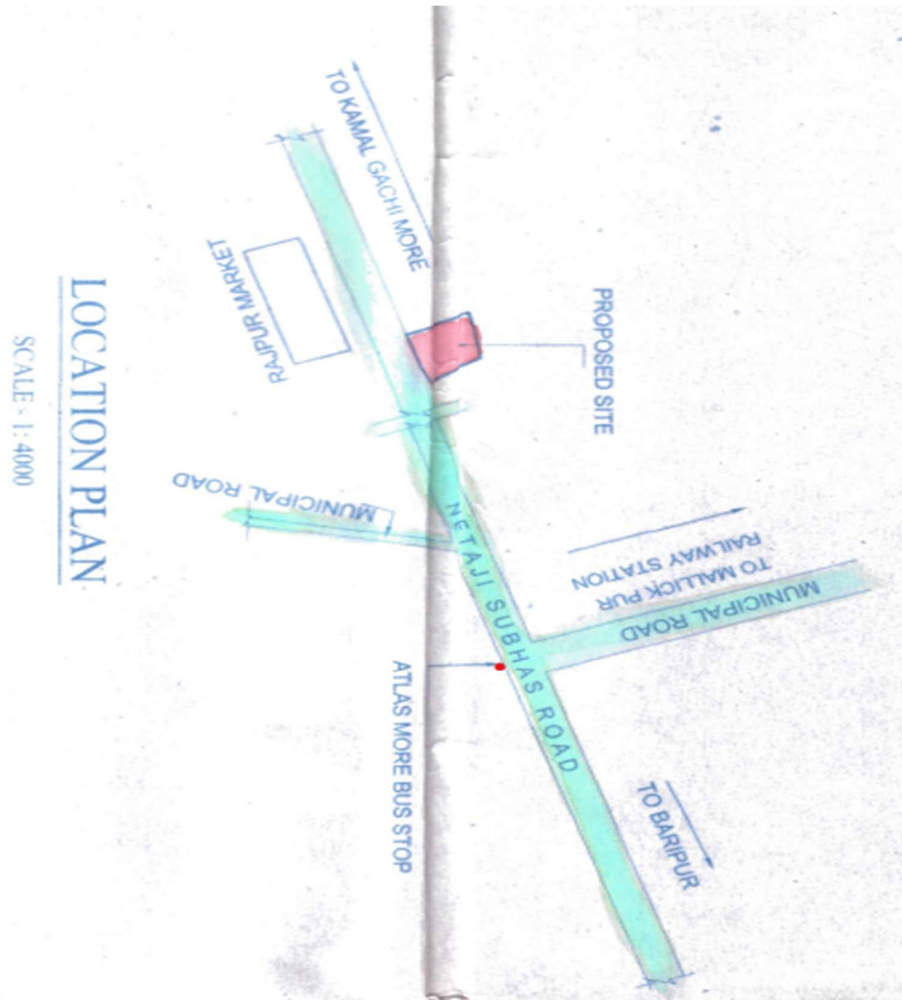

# PROJECT LOCATION MAP

“Pure Sonnet” situated at Holding No. 12 Swarnakar Para Road, Police Statio-Sonarpur, Post Office - New Harinavi, Kolkata-700148

LATITUDE	LONGITUDE
22°24'38.79N	88°25'11.86"E